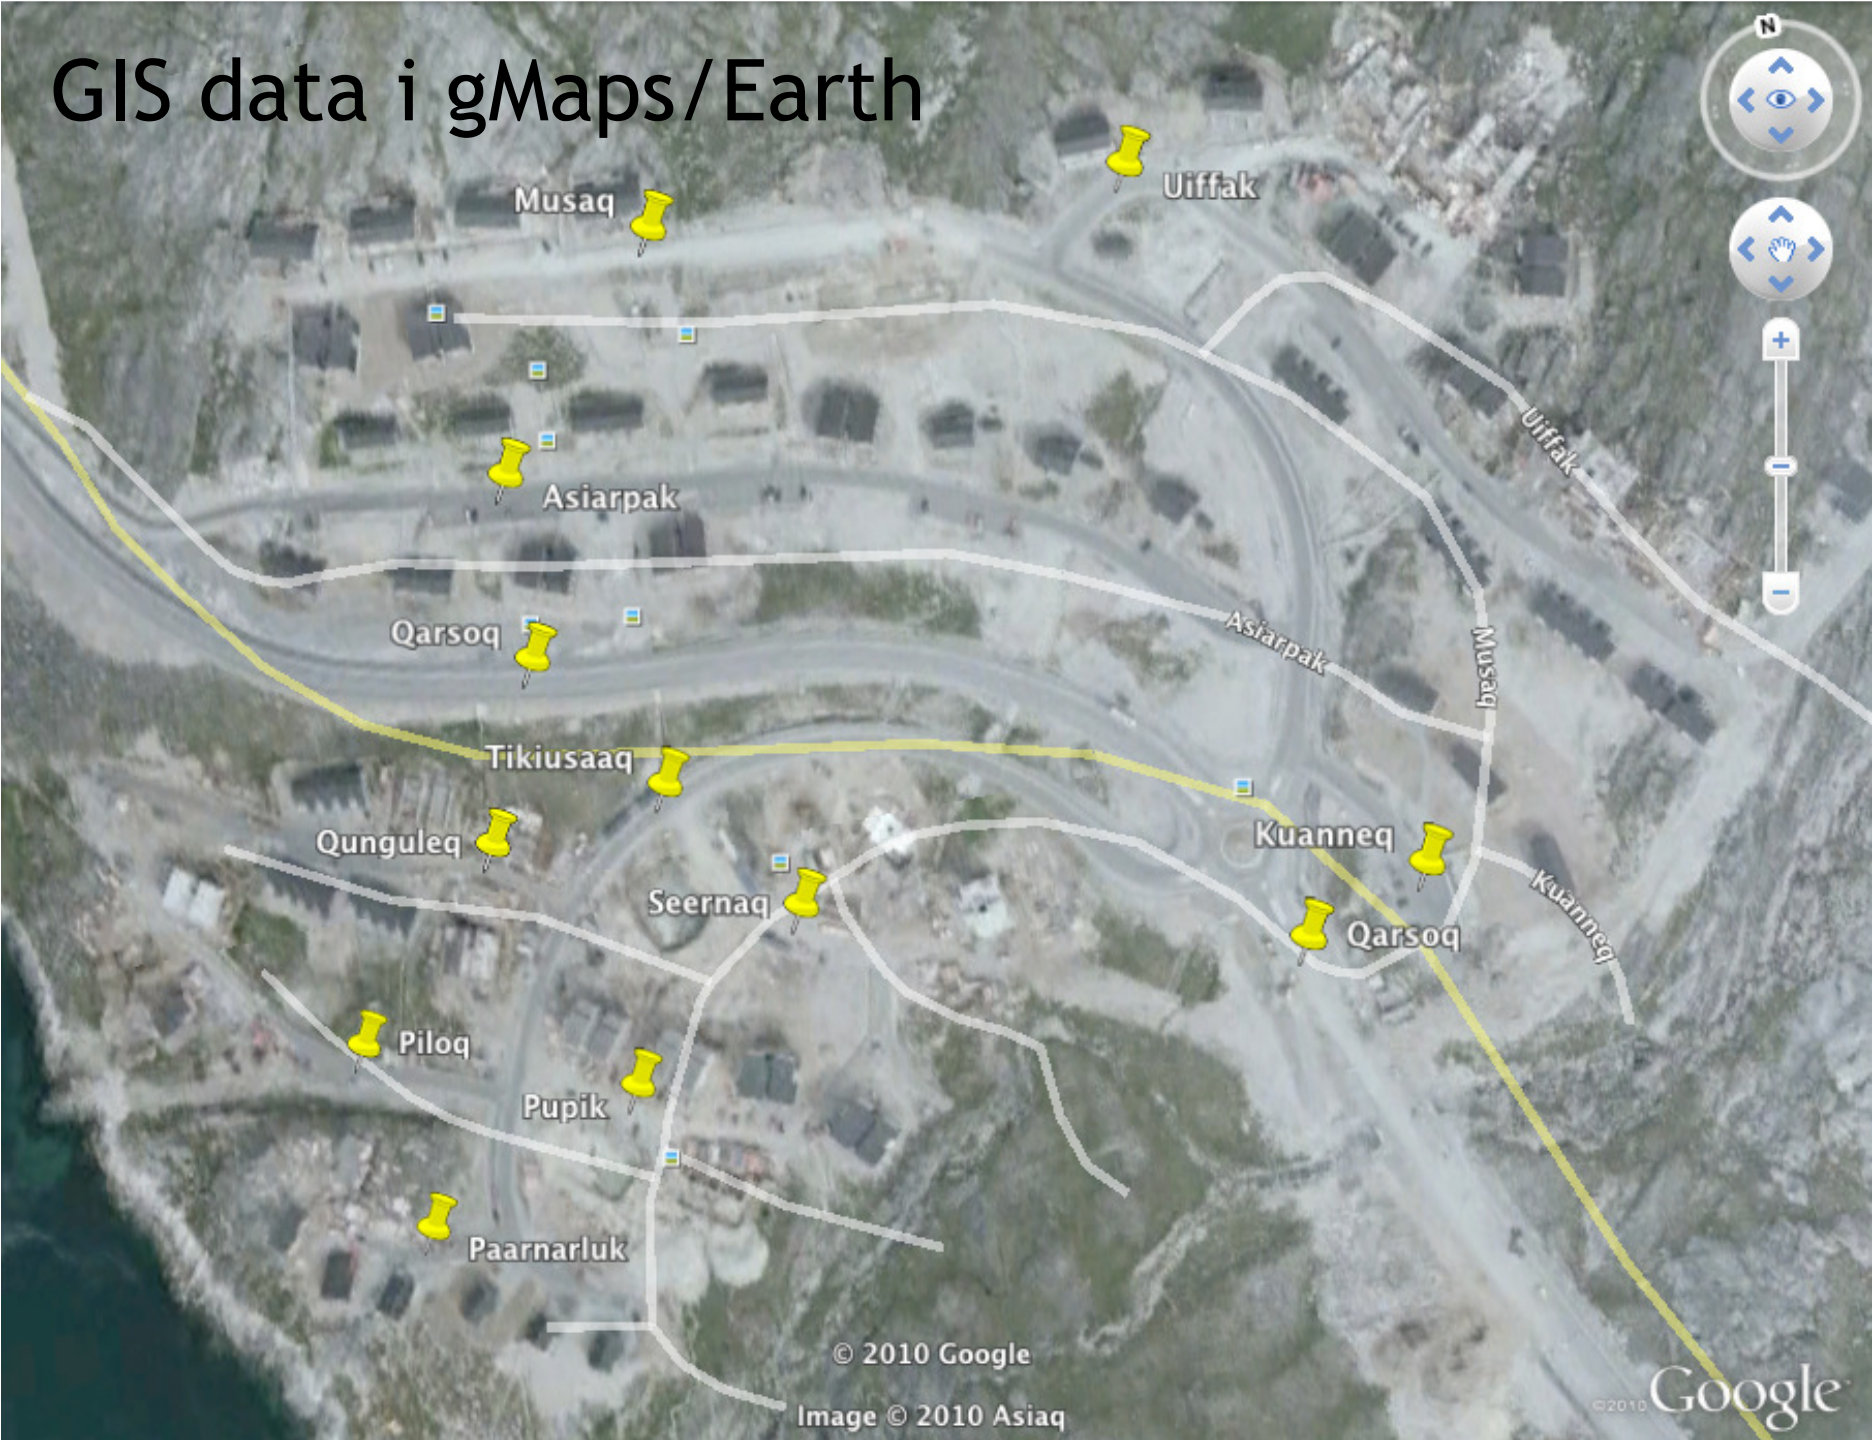

GIS data i gMaps/Earth